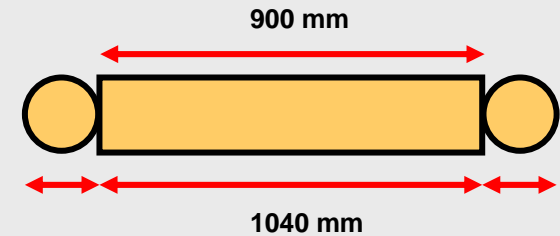

# Packets maximum dimensions and weights

Any item not meeting these specifications will be returned to you or made available for you to collect

## Maximum packet dimensions

### Box shaped packets

Maximum Size must not exceed  
610 mm x 460 mm x 460 mm

### Roll / tube shaped packets

The length must not be more than  
900 mm or the length, plus twice the  
diameter, must not exceed 1040 mm