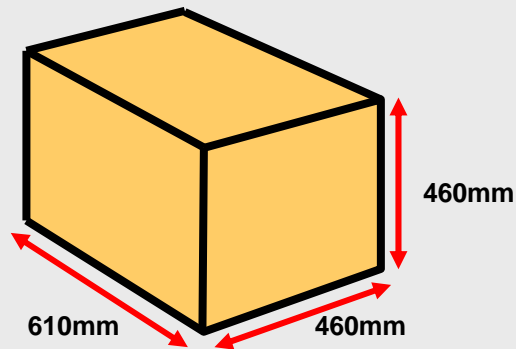

# Packets maximum dimensions and weights

Any item not meeting these specifications will be returned to you or made available for you to collect

## Maximum packet dimensions

### Box shaped packets

Maximum Size must not exceed  
610 mm x 460 mm x 460 mm

### Roll / tube shaped packets

The length must not be more than  
900 mm or the length, plus twice the  
diameter, must not exceed 1040 mm